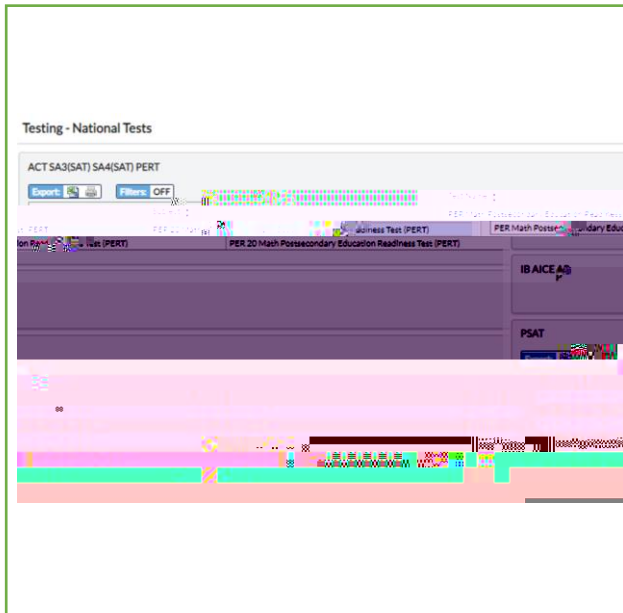

Accessing Your Student's Tests in Focus - District – National – State

Testing – District Tests

iReady, Achieve, End of Course (EOC)

Testing – National Tests

ACT, SAT, IB, AICE, AP, PERT, PSAT

Background Color	Meaning
1	College Ready Math
Yellow	College Ready Reading
Purple	College Ready Writing
Teal	College Ready Science
Blue	College Ready Social Studies